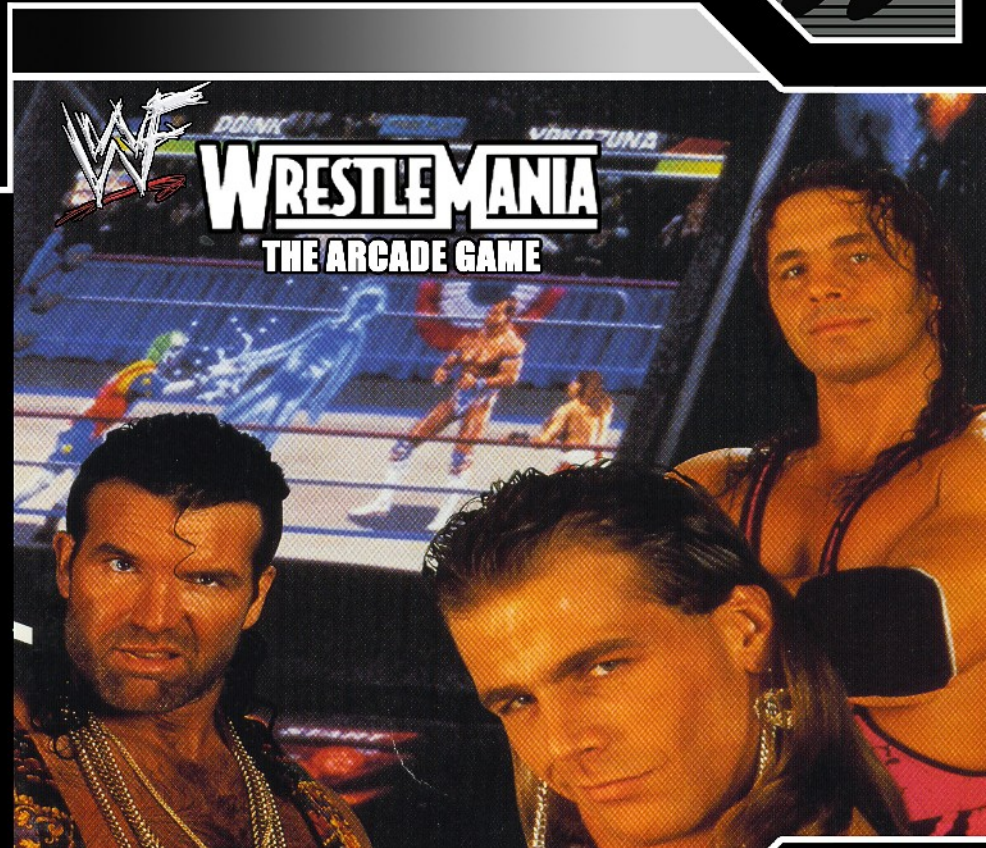

SUPER NINTENDO ENTERTAINMENT SYSTEM

SUPER NINTENDO

ENTERTAINMENT SYSTEM

WRESTLEMANIA THE ARCADE GAME