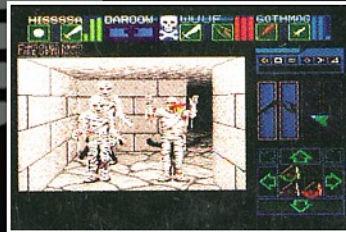

Dungeon Master

CHAOS LIVES IN YOUR MASTER'S DUNGEON

Are you clever enough to solve an evil wizard's twisted puzzles? Do you possess the concentration needed to explore a labyrinth of mystery? Should you resist the tempting treasures, defeat the hideous monsters, and escape the devious traps that are hidden throughout the Grey Lord's dreadful dungeon?

Yes? Then perhaps you'll be the one to enter the caves of the sacred mountain and retrieve the Firestaff from the evil Lord Chaos. To succeed, you must assemble a band of four champions and lead them in fierce battles against the terrible Dark Lord who now rules your master's dungeon.

And if you fail? At best, you'll meet your ghastly end in the dungeon's wretched catacombs, like hundreds of brave adventurers who went before you. Far worse, you might become a captive "trophy" of the evil Lord Chaos, suspended forever in the haunting mirrors of the Hall of Champions.